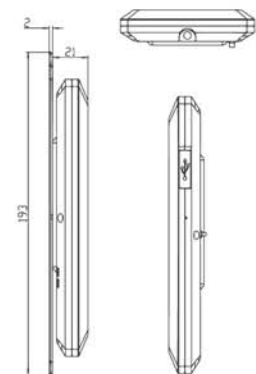

SPECIFICATIONS

Model	Face AI CiF410
Display	3.97-inch IPS full-sight LCD touch screen
Display Resolution	800 x 480
Recognition accuracy	99.99% recognition accuracy (99.77% recognition rate under 1% false accept rate; 99.27% recognition rate under 0.1% false accept rate)
Recognition speed	<= 1 Seconds
Recognition distance	Live detection: 0.3-1.5m; Non-live: 0.3-3m
Live detection	Support
Mask Detection	Support
Face Capacity	10,000 pieces of face images
Fingerprint Capacity	No
Card Capacity	10,000
Card Reader	Standard EM & Mifare Card
Record	200,000 records
Operating system	Linux
CPU	Dual-core ARM Cortex-A7@ 900MHz
Storage capacity	512M RAM, 4GB ROM
Communication Mode	TCP/IP, 2.4G Wi-Fi
Interfaces	RS-232, Relay output, Wiegand input & output, Digital output, Type-A USB, Tamper switch
Protection level	IP42, indoor use only
Power supply	DC 12 V/2A
Operating temperature	-20°C~60°C
Working humidity	10%~90%
Power consumption	Max. 15 W
Equipment size	166 mm x 80 mm x 21 mm
Software Supported	HIP Easy Time (Local , Cloud)