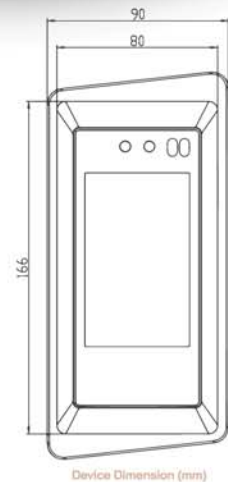

SPECIFICATIONS

Model	Face AI CiF410
Display	3.97-inch IPS full-sight LCD touch screen
Display Resolution	800 x 480
Recognition accuracy	99.99% recognition accuracy (99.77% recognition rate under 1% false accept rate; 99.27% recognition rate under 0.1% false accept rate)
Recognition speed	<= 1 Seconds
Recognition distance	Live detection: 0.3-1.5m; Non-live: 0.3-3m
Live detection	Support
Mask Detection	Support
Face Capacity	10,000 pieces of face images
Fingerprint Capacity	No
Card Capacity	10,000
Card Reader	Standard EM & Mifare Card
Record	200,000 records
Operating system	Linux
CPU	Dual-core ARM Cortex-A7@ 900MHz
Storage capacity	512M RAM, 4GB ROM
Communication Mode	TCP/IP, 2.4G Wi-Fi
Interfaces	RS-232, Relay output, Wiegand input & output, Digital output, Type-A USB, Tamper switch
Protection level	IP42, indoor use only
Power supply	DC 12 V/2A
Operating temperature	-20°C~60°C
Working humidity	10%~90%
Power consumption	Max. 15 W
Equipment size	166 mm x 80 mm x 21 mm
Software Supported	HIP Easy Time (Local , Cloud)