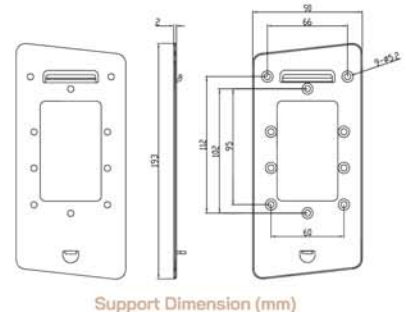

SPECIFICATIONS

Model	Face AI CiF410
Display	3.97-inch IPS full-sight LCD touch screen
Display Resolution	800 x 480
Recognition accuracy	99.99% recognition accuracy (99.77% recognition rate under 1% false accept rate; 99.27% recognition rate under 0.1% false accept rate)
Recognition speed	<= 1 Seconds
Recognition distance	Live detection: 0.3-1.5m; Non-live: 0.3-3m
Live detection	Support
Mask Detection	Support
Face Capacity	10,000 pieces of face images
Fingerprint Capacity	No
Card Capacity	10,000
Card Reader	Standard EM & Mifare Card
Record	200,000 records
Operating system	Linux
CPU	Dual-core ARM Cortex-A7@ 900MHz
Storage capacity	512M RAM, 4GB ROM
Communication Mode	TCP/IP, 2.4G Wi-Fi
Interfaces	RS-232, Relay output, Wiegand input & output, Digital output, Type-A USB, Tamper switch
Protection level	IP42, indoor use only
Power supply	DC 12 V/2A
Operating temperature	-20°C~60°C
Working humidity	10%~90%
Power consumption	Max. 15 W
Equipment size	166 mm x 80 mm x 21 mm
Software Supported	HIP Easy Time (Local , Cloud)